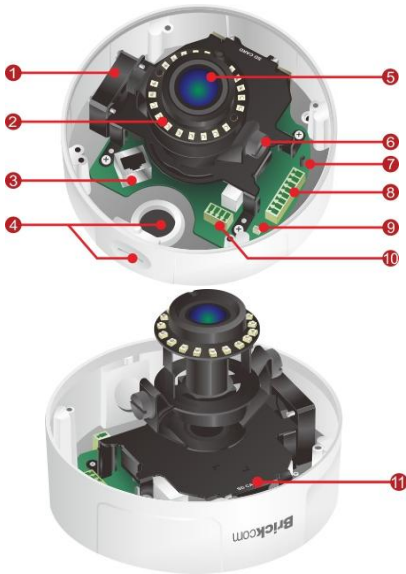

3 Megapixel Day & Night Vandal Dome Network Camera

VD-300Ap V5

HDTV 1080p/720p • 3M/2M/1.3M Resolution Supported

- 3 Megapixel High Resolution Outdoor Vandal Dome Camera
- **SmartFocus**® to Ease the Zoom and Focus Adjustment Remotely
- HDTV Quality (Full HD 1080p @ 30fps Streaming)
- MPEG-4, MJPEG and H.264 Triple Codec Compression
- **Intelligent Multi-Profile Sensor Management**® for Different Environments
- Removable IR-cut Filter /Auto Light Sensor for Day and Night
- 1 DI/DO for External Alarm and Sensor Device
- 3 Axis design
- Two-way Audio/Built-in SD/SDHC/SDXC Memory Card Slot for Local Storage
- IK10 Vandal Proof and IP67 Weather Proof Outdoor Enclosure
- Power over Ethernet/DC 12V/AC 24V support
- Smart IR to adjust the IR LED light across the entire area to get a well illuminated image

Photo Indication & Dimension Diagram

- | | |
|--|--|
| ① Fan | ⑧ Terminal Block
(For Audio in/out, DIDO) |
| ② LEDs | ⑨ TV Out Connector |
| ③ RJ45 Connector
(For Ethernet and 802.3 at PoE Plus) | ⑩ Terminal Block (For
DC12V/AC24V) |
| ④ Conduit Plug and Hole | ⑪ SD Card Slot |
| ⑤ LENS | |
| ⑥ Tilt Screw | |
| ⑦ Reset Button | |