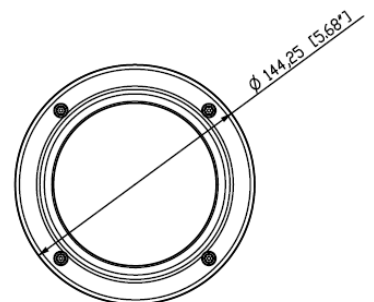

3 Megapixel Day & Night Vandal Dome Network Camera

VD-300Ap V5

HDTV 1080p/720p • 3M/2M/1.3M Resolution Supported

- 3 Megapixel High Resolution Outdoor Vandal Dome Camera
- **SmartFocus**® to Ease the Zoom and Focus Adjustment Remotely
- HDTV Quality (Full HD 1080p @ 30fps Streaming)
- MPEG-4, MJPEG and H.264 Triple Codec Compression
- **Intelligent Multi-Profile Sensor Management**® for Different Environments
- Removable IR-cut Filter /Auto Light Sensor for Day and Night
- 1 DI/DO for External Alarm and Sensor Device
- 3 Axis design
- Two-way Audio/Built-in SD/SDHC/SDXC Memory Card Slot for Local Storage
- IK10 Vandal Proof and IP67 Weather Proof Outdoor Enclosure
- Power over Ethernet/DC 12V/AC 24V support
- Smart IR to adjust the IR LED light across the entire area to get a well illuminated image

Photo Indication & Dimension Diagram

- | | |
|--|--|
| ① Fan | ⑧ Terminal Block
(For Audio in/out, DIDO) |
| ② LEDs | ⑨ TV Out Connector |
| ③ RJ45 Connector
(For Ethernet and 802.3 at PoE Plus) | ⑩ Terminal Block (For
DC12V/AC24V) |
| ④ Conduit Plug and Hole | ⑪ SD Card Slot |
| ⑤ LENS | |
| ⑥ Tilt Screw | |
| ⑦ Reset Button | |