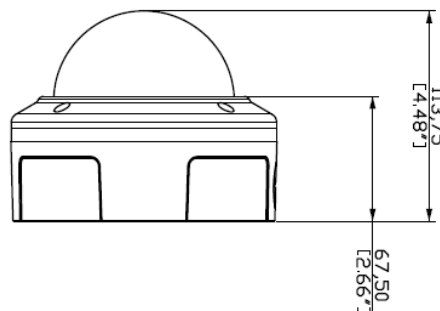

3 Megapixel Day & Night Vandal Dome Network Camera

VD-300Ap V5

HDTV 1080p/720p • 3M/2M/1.3M Resolution Supported

- 3 Megapixel High Resolution Outdoor Vandal Dome Camera
- **SmartFocus**® to Ease the Zoom and Focus Adjustment Remotely
- HDTV Quality (Full HD 1080p @ 30fps Streaming)
- MPEG-4, MJPEG and H.264 Triple Codec Compression
- **Intelligent Multi-Profile Sensor Management**® for Different Environments
- Removable IR-cut Filter /Auto Light Sensor for Day and Night
- 1 DI/DO for External Alarm and Sensor Device
- 3 Axis design
- Two-way Audio/Built-in SD/SDHC/SDXC Memory Card Slot for Local Storage
- IK10 Vandal Proof and IP67 Weather Proof Outdoor Enclosure
- Power over Ethernet/DC 12V/AC 24V support
- Smart IR to adjust the IR LED light across the entire area to get a well illuminated image

Photo Indication & Dimension Diagram

- | | |
|--|--|
| ① Fan | ⑧ Terminal Block
(For Audio in/out, DIDO) |
| ② LEDs | ⑨ TV Out Connector |
| ③ RJ45 Connector
(For Ethernet and 802.3 at PoE Plus) | ⑩ Terminal Block (For
DC12V/AC24V) |
| ④ Conduit Plug and Hole | ⑪ SD Card Slot |
| ⑤ LENS | |
| ⑥ Tilt Screw | |
| ⑦ Reset Button | |