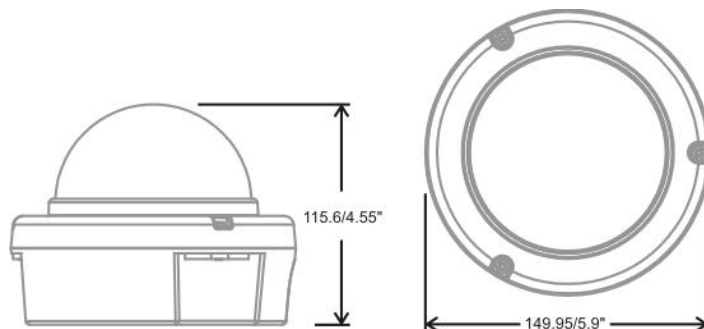

N-Series Superior Night Vision 2 Megapixel Fixed Dome Network Camera

FD-202Np V5

HDTV 1080p/720p • 2M/1.3M Resolution Supported

- N-Series Sony Exmor 2-Megapixel Fixed Dome Camera
- **FocusEasy™** to Ease the Focus Adjustment via the Buzzer for notification
- HDTV Video Quality (Full HD 1080p @ 30fps)
- **Brickcom WDR Enhancement®** Technology
- H.264, MPEG-4, and MJPEG Triple-Codec Compression
- **Intelligent Multi-Profile Sensor Management®** for Different Environments
- Removable IR-Cut Filter & Auto Light Sensor for Day and Night
- 1 DI/DO for External Alarm and Sensor Devices
- 3-Axis Design
- Two-Way Audio
- Built-In SD/SDHC/SDXC Card Slot for up to 64GB Local Storage
- Power over Ethernet/DC 12V/AC 24V Support
- Smart IR to adjust the IR LED light across the entire area to get a well illuminated image

Photo Indication & Dimension Diagram

- | | |
|--|--|
| ① LEDs | ⑦ Terminal Block
(For Audio in/out, D/DO) |
| ② RJ45 Connector
(For Ethernet and 802.3 at PoE Plus) | ⑧ TV Out Connector |
| ③ Conduit Plug and Hole | ⑨ Terminal Block (For DC12V / AC24V) |
| ④ Lens | ⑩ Focus Control Bar |
| ⑤ Tilt Screw | ⑪ View Angel Control Bar |
| ⑥ Reset Button/FocusEasy Button | ⑫ SD Card Slot |