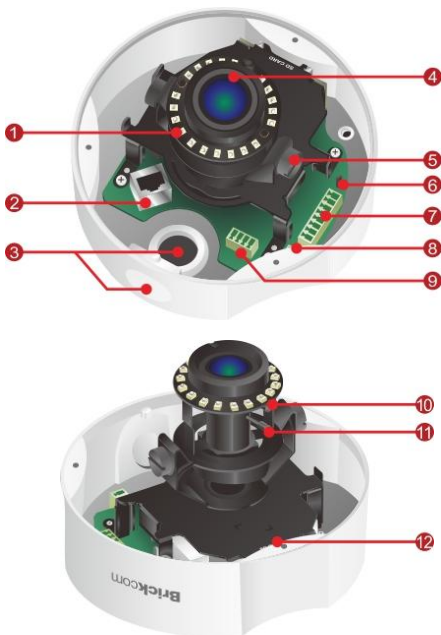

N-Series Superior Night Vision 2 Megapixel Fixed Dome Network Camera

FD-202Np V5

HDTV 1080p/720p • 2M/1.3M Resolution Supported

- N-Series Sony Exmor 2-Megapixel Fixed Dome Camera
- **FocusEasy™** to Ease the Focus Adjustment via the Buzzer for notification
- HDTV Video Quality (Full HD 1080p @ 30fps)
- **Brickcom WDR Enhancement®** Technology
- H.264, MPEG-4, and MJPEG Triple-Codec Compression
- **Intelligent Multi-Profile Sensor Management®** for Different Environments
- Removable IR-Cut Filter & Auto Light Sensor for Day and Night
- 1 DI/DO for External Alarm and Sensor Devices
- 3-Axis Design
- Two-Way Audio
- Built-In SD/SDHC/SDXC Card Slot for up to 64GB Local Storage
- Power over Ethernet/DC 12V/AC 24V Support
- Smart IR to adjust the IR LED light across the entire area to get a well illuminated image

Photo Indication & Dimension Diagram

- | | |
|--|--|
| ① LEDs | ⑦ Terminal Block
(For Audio in/out, D/DO) |
| ② RJ45 Connector
(For Ethernet and 802.3 at PoE Plus) | ⑧ TV Out Connector |
| ③ Conduit Plug and Hole | ⑨ Terminal Block (For DC12V / AC24V) |
| ④ Lens | ⑩ Focus Control Bar |
| ⑤ Tilt Screw | ⑪ View Angel Control Bar |
| ⑥ Reset Button/FocusEasy Button | ⑫ SD Card Slot |

Camera

Models	2M, Vari-Focal Lens FocusEasy™
Hardware System	CPU: 533 MHz Flash: 32M RAM: 256M DDR
Image Sensor	Sensor Type : 1/2.8" Sony Exmor Sensor Sensor Resolution : 1920x1080
Minimum Illumination	0 lux (IR ON, B/W) 0.008 lux (IR OFF, B/W) 0.01 lux (F1.4, Color)
IR Illuminators	Built-in IR Illuminators, effective up to 25 meters IR LED: 20pcs IR wavelength: 850nm
Lens	Lens Type: Board Lens Iris: F1.4 Focal Length: f=3mm(W)~10.5mm(T) View Angle (H): 85°~30°/ (V): 47°~17°/ (D):98°~36°
Day & Night ICR	Triggered by Light sensor, Scheduling, Digital Input
Local Storage	Built-in SD/SDHC/SDXC Memory Card Slot Max. 64G